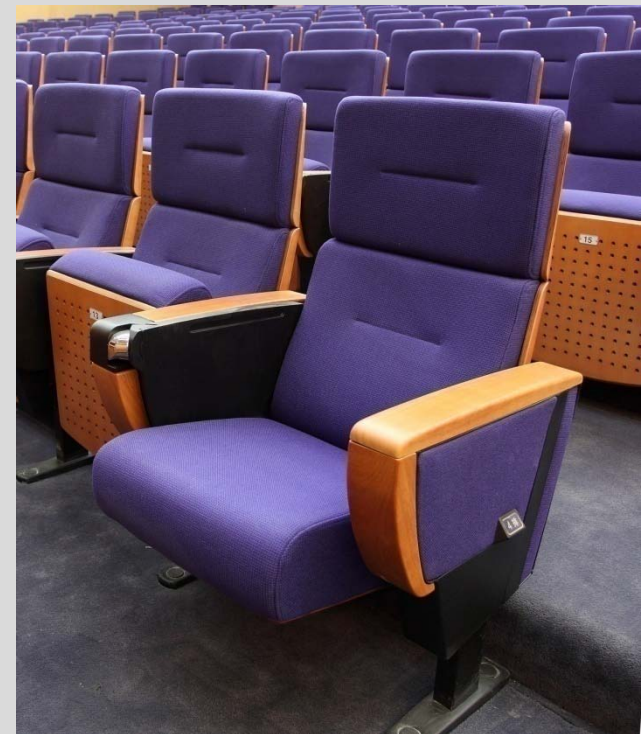

PROJECT:
Conference Center of
East China Grid Company
Ltd., China

Model installed:
HERMAN LS-9612