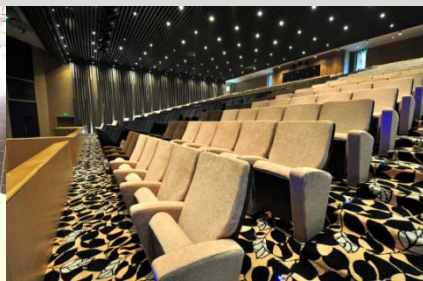

LEADCOM SEATING'S PREMIUM AUDITORIUM SEATING INSTALLATIONS

LEADCOM SEATING always keeps in mind that high-quality and durable products help our customers succeed. Whether your project is large or small, simple or complex, LEADCOM will be a seating partner that you can surely count on.

Our professional sales representatives are very helpful in solving problems you may have during the installations. We not only provide every project with detailed assembly instructions for easy local installation, but also on-site installation support if you need.

The following pages offer brief project reference of our hot sale models. If you would like to know more information about our auditorium seating, please visit our website www.leadcom.cc, email us at info@leadcom.cc, or give us a call, we are more than happy to discuss and help you find the perfect seating solution to fit your needs.