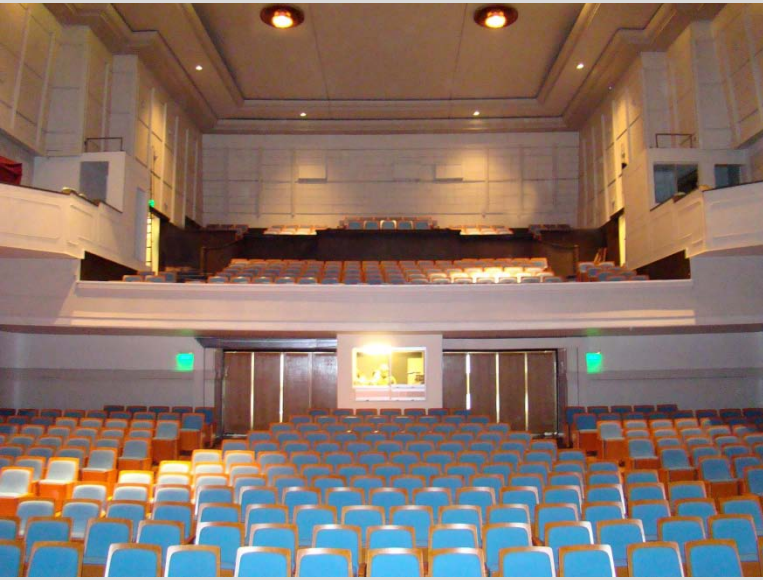

Model installed:
McLane LS-6618

AUDITORIUM SEATING INSTALLATION

PROJECT:
Theater De Reehorst, Netherland

PROJECT:
Theater de Voorveghter, Hardenberg,
Netherland

Model installed:
ELIZABETH LS-623

AUDITORIUM SEATING INSTALLATION

Model installed:
The GLORY LS-617EA

PROJECT: Sala Auditorio Del Sodre, Uruguay

AUDITORIUM SEATING INSTALLATION

PROJECT:
NJ Synagogue, U.S.A

Model installed:
ELIZABETH LS-623

AUDITORIUM SEATING INSTALLATION