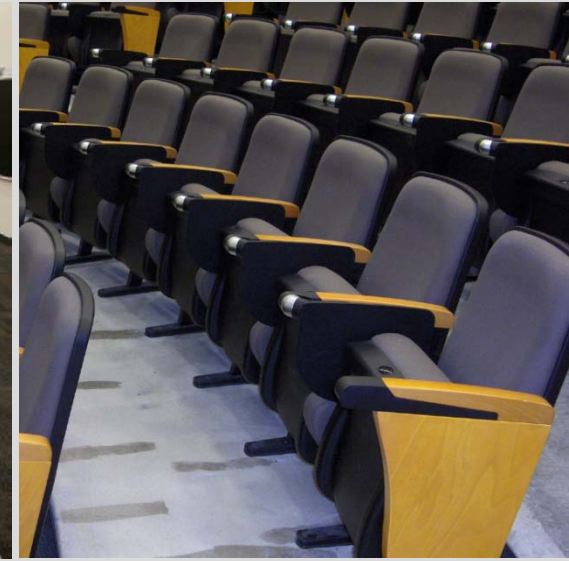

AUDITORIUM SEATING INSTALLATION

PROJECT:
York University, Glendon Campus, Canada

Model installed:
LOUISVILLE LS-10601WS