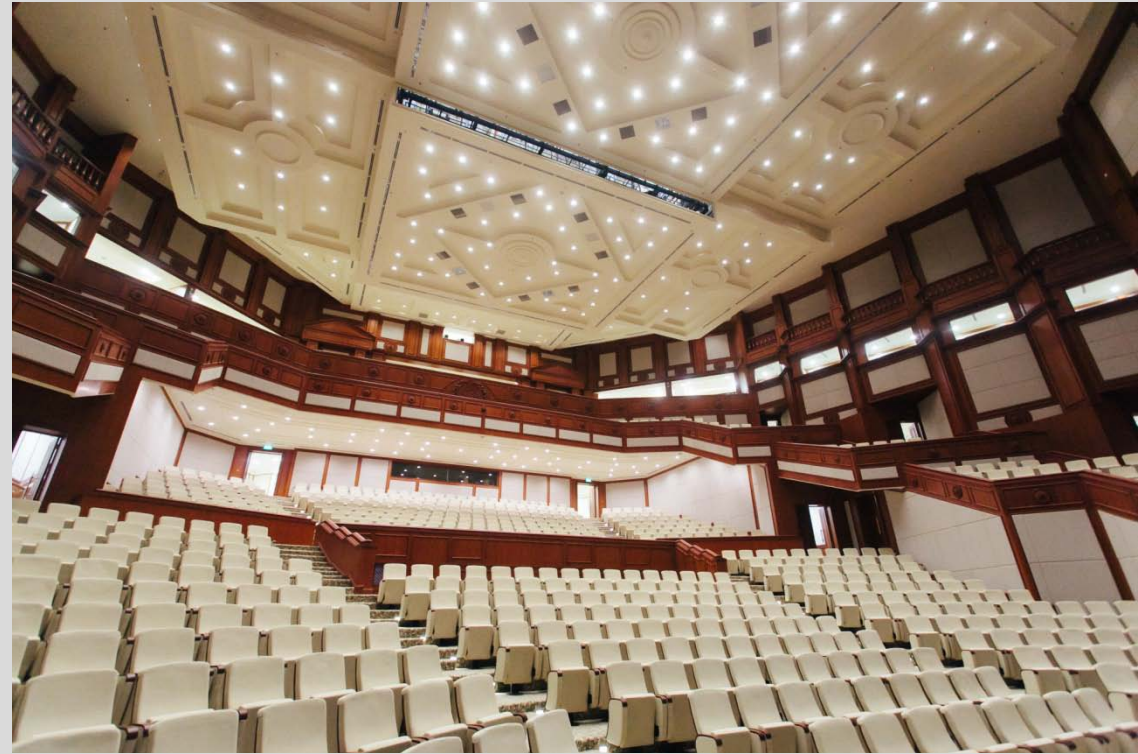

PROJECT:
Izmailovo Foto, Russia

Model installed:
GLASTON LS-6619S

Optional high back/low back profile

AUDITORIUM SEATING INSTALLATION

PROJECT:

**Prime Minister's
Office, Brunei**

Customized model

AUDITORIUM SEATING INSTALLATION

PROJECT:
MINISTRY OF NATIONAL DEFENSE,
URUGUAY

Model installed:
The ORIGIN LS-605B

AUDITORIUM SEATING INSTALLATION

PROJECT:
China National Convention Center (CNCC)

Model installed:
HERMAN LS-9612

AUDITORIUM SEATING INSTALLATION