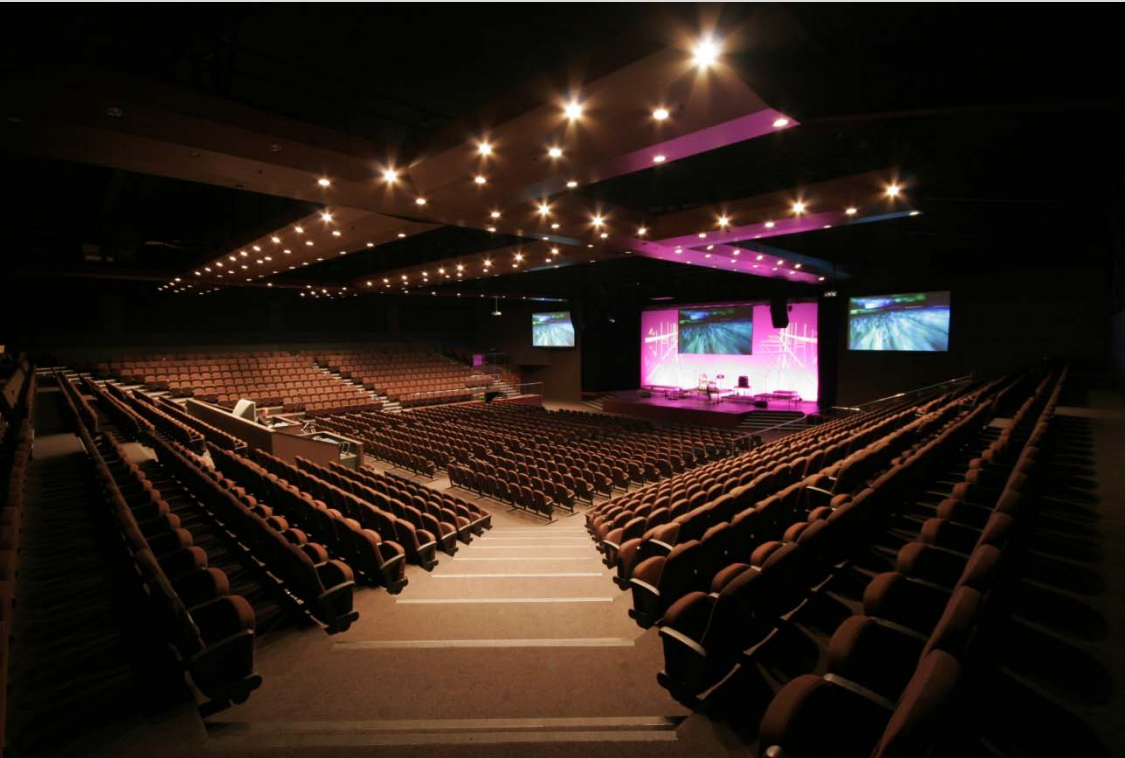

AUDITORIUM SEATING INSTALLATION

PROJECT:
City Impact, New Zealand

Model installed:
McLane LS-6618