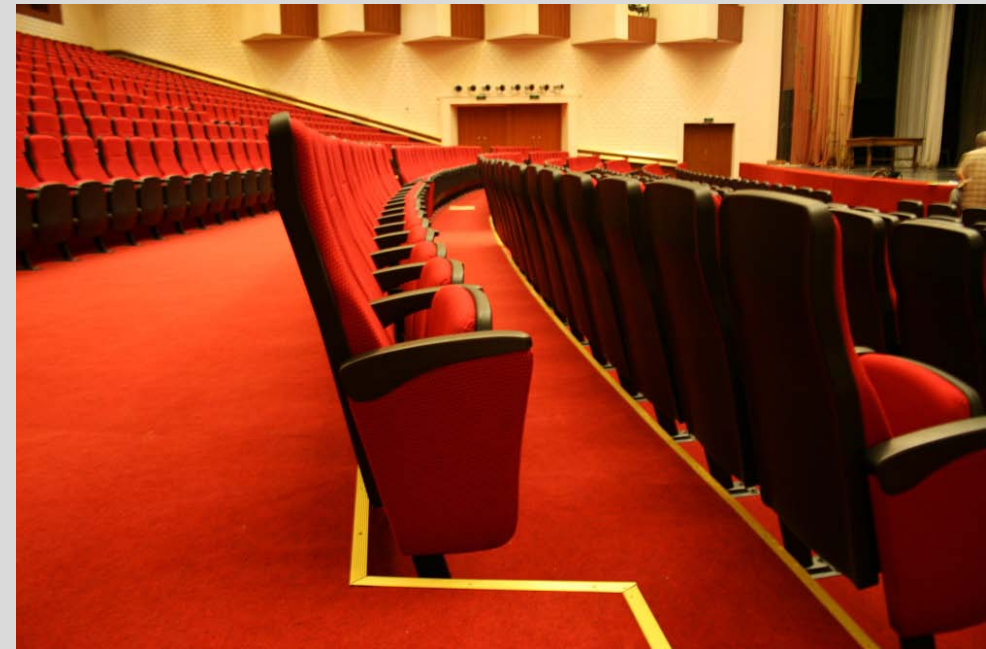

PROJECT:
York University, Glendon Campus, Canada

Model installed:
LOUISVILLE LS-10601WS

AUDITORIUM SEATING INSTALLATION

PROJECT:
URUGUAY CATHOLIC UNIVERSITY

Model installed:
GLASTON LS-6619

AUDITORIUM SEATING INSTALLATION